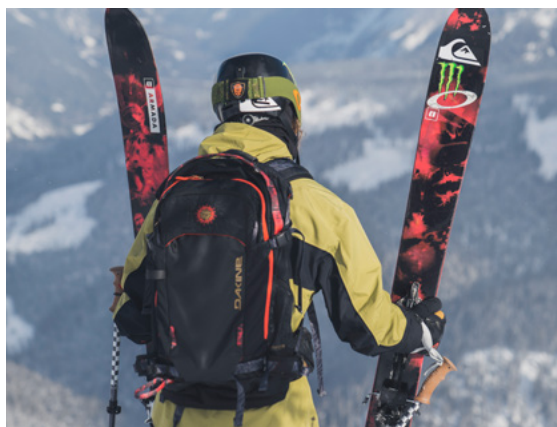

PRODUCT

CONCEPTS

NOTES

- In action and tight product shots
- Get single product shots of each product as well as full kit